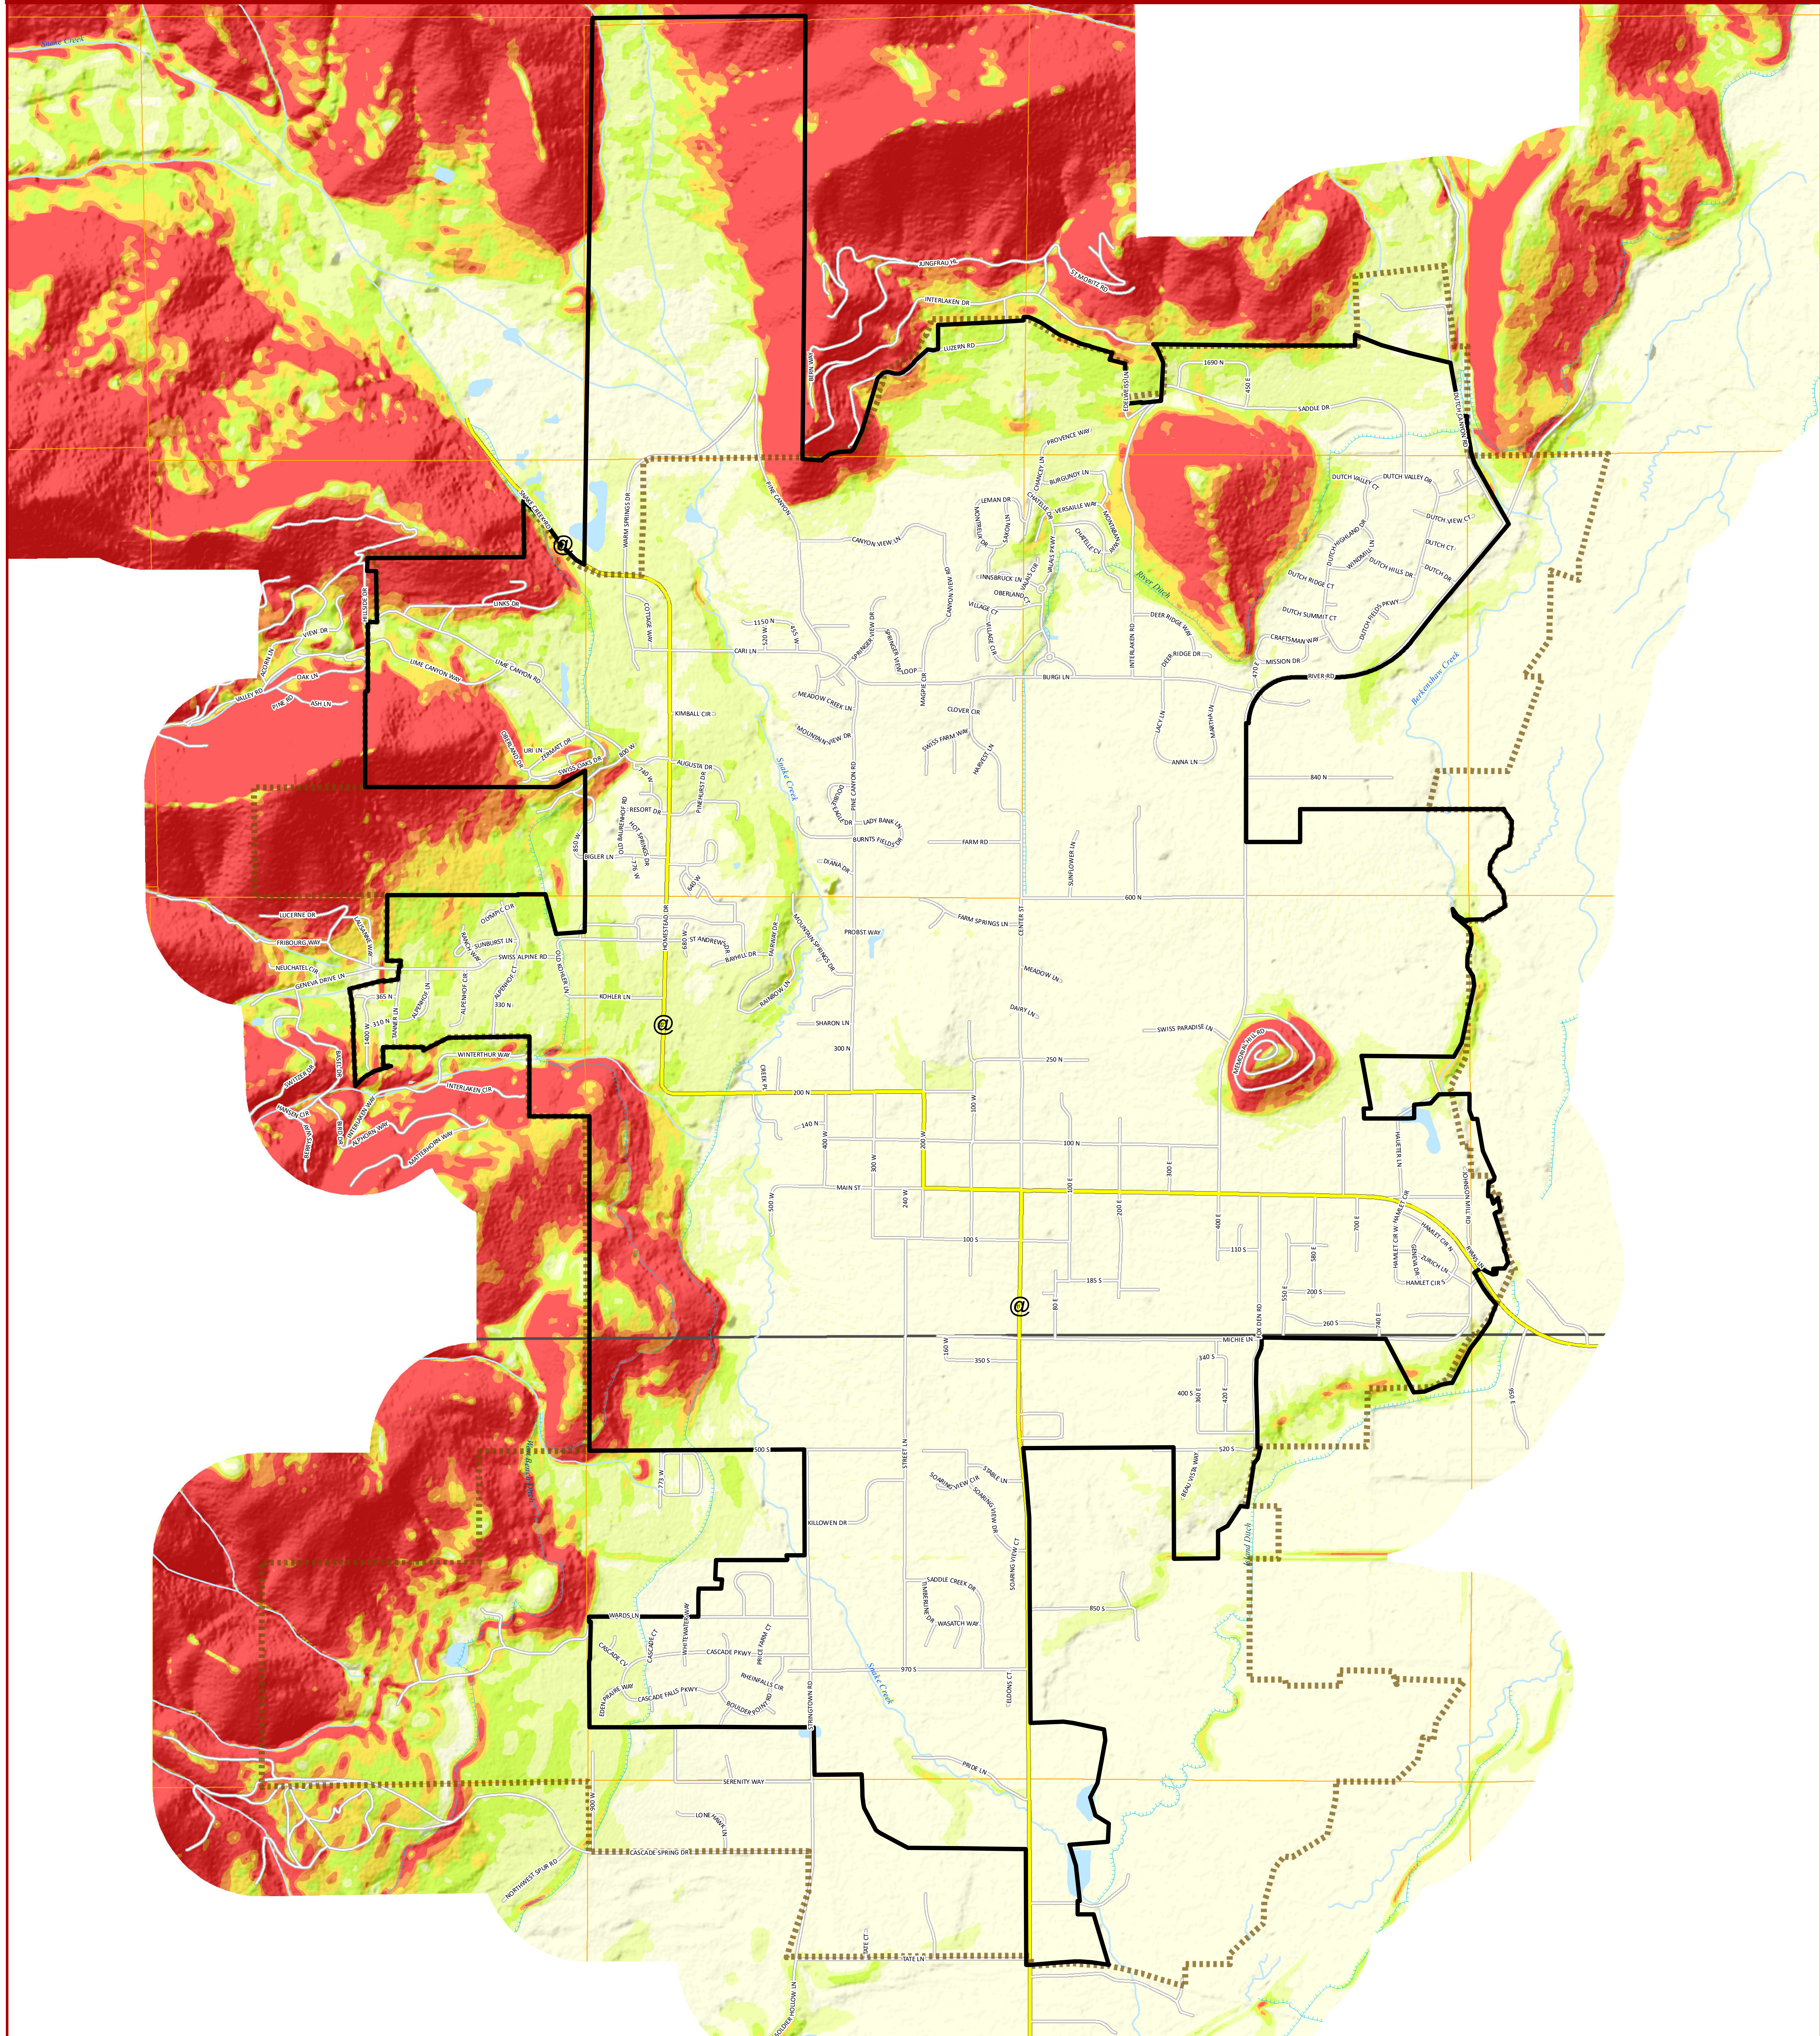

MIDWAY CITY - Slope

Legend

Slope

Midway City Boundary

Midway Growth Boundary

Roads

Primary

Secondary

Canal

Stream

Township Line

Section Line

Water Body

Midway

0 0.25 0.5 1 Miles

MAG
Expert Resources. Enriching Lives.